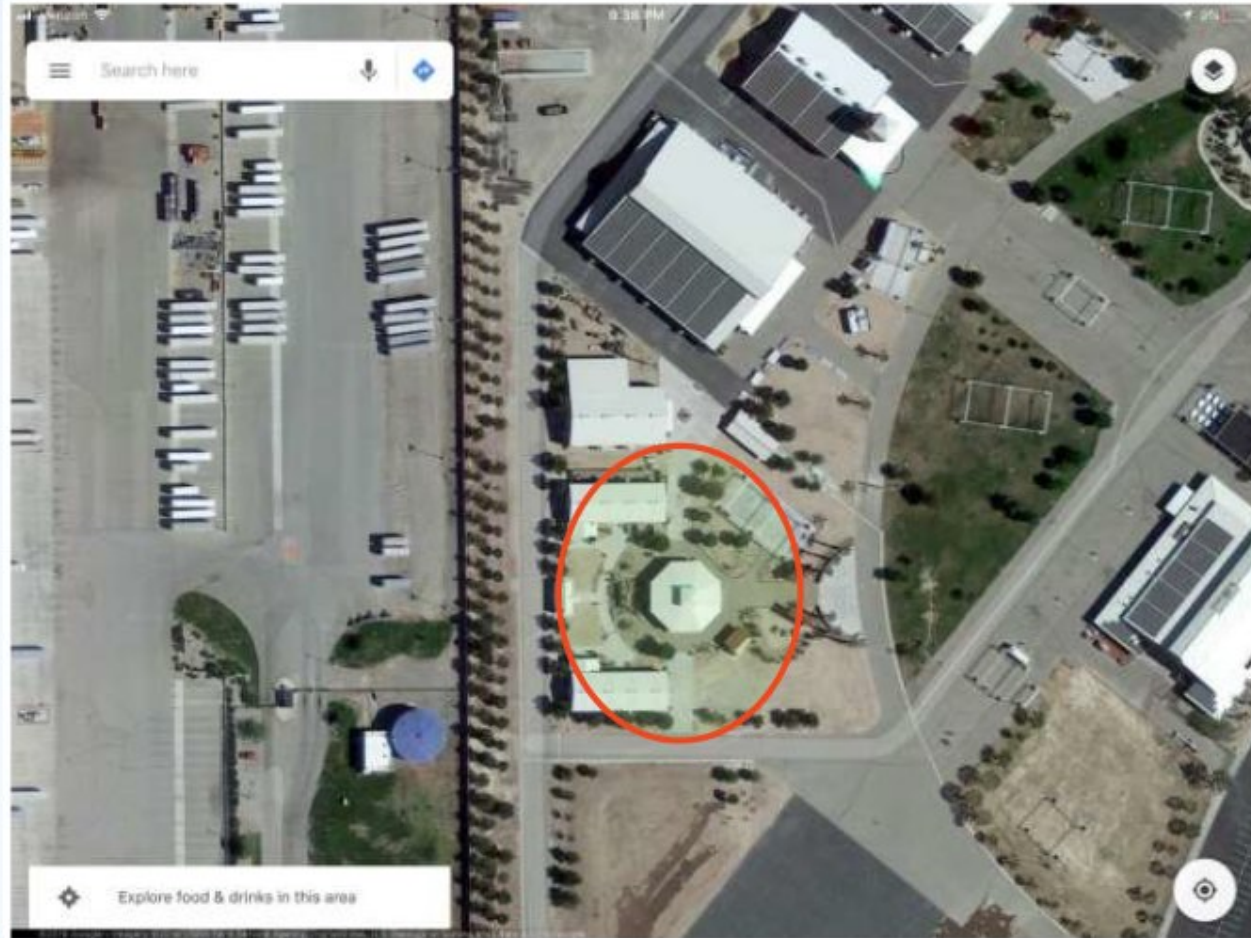

A Conservation Garden at the AV Fair?

Kathy Mac Laren & Rob Parris

Opportunity at “La Plaza” Area with Gazebo

- 2 Major Sections Need Landscaping
- Prominent Community Location
- Gazebo adds Ambience
- Partnership w/ AV Fair

**ANTELOPE VALLEY
FAIR ASSOCIATION**
Lancaster, California

Proposed Garden Location

*Optimum for Community
Awareness & Desirability*

Two Landscape Areas to be Developed

South Side of Building

North Side of Building

Proposed Banner Location

Donated / Supported by AVSWCA

Sample Project by DWP - Downtown LA

Exhibit will identify Garden contents

Markers will identify each specific drought-tolerant item

Questions?

Next Steps